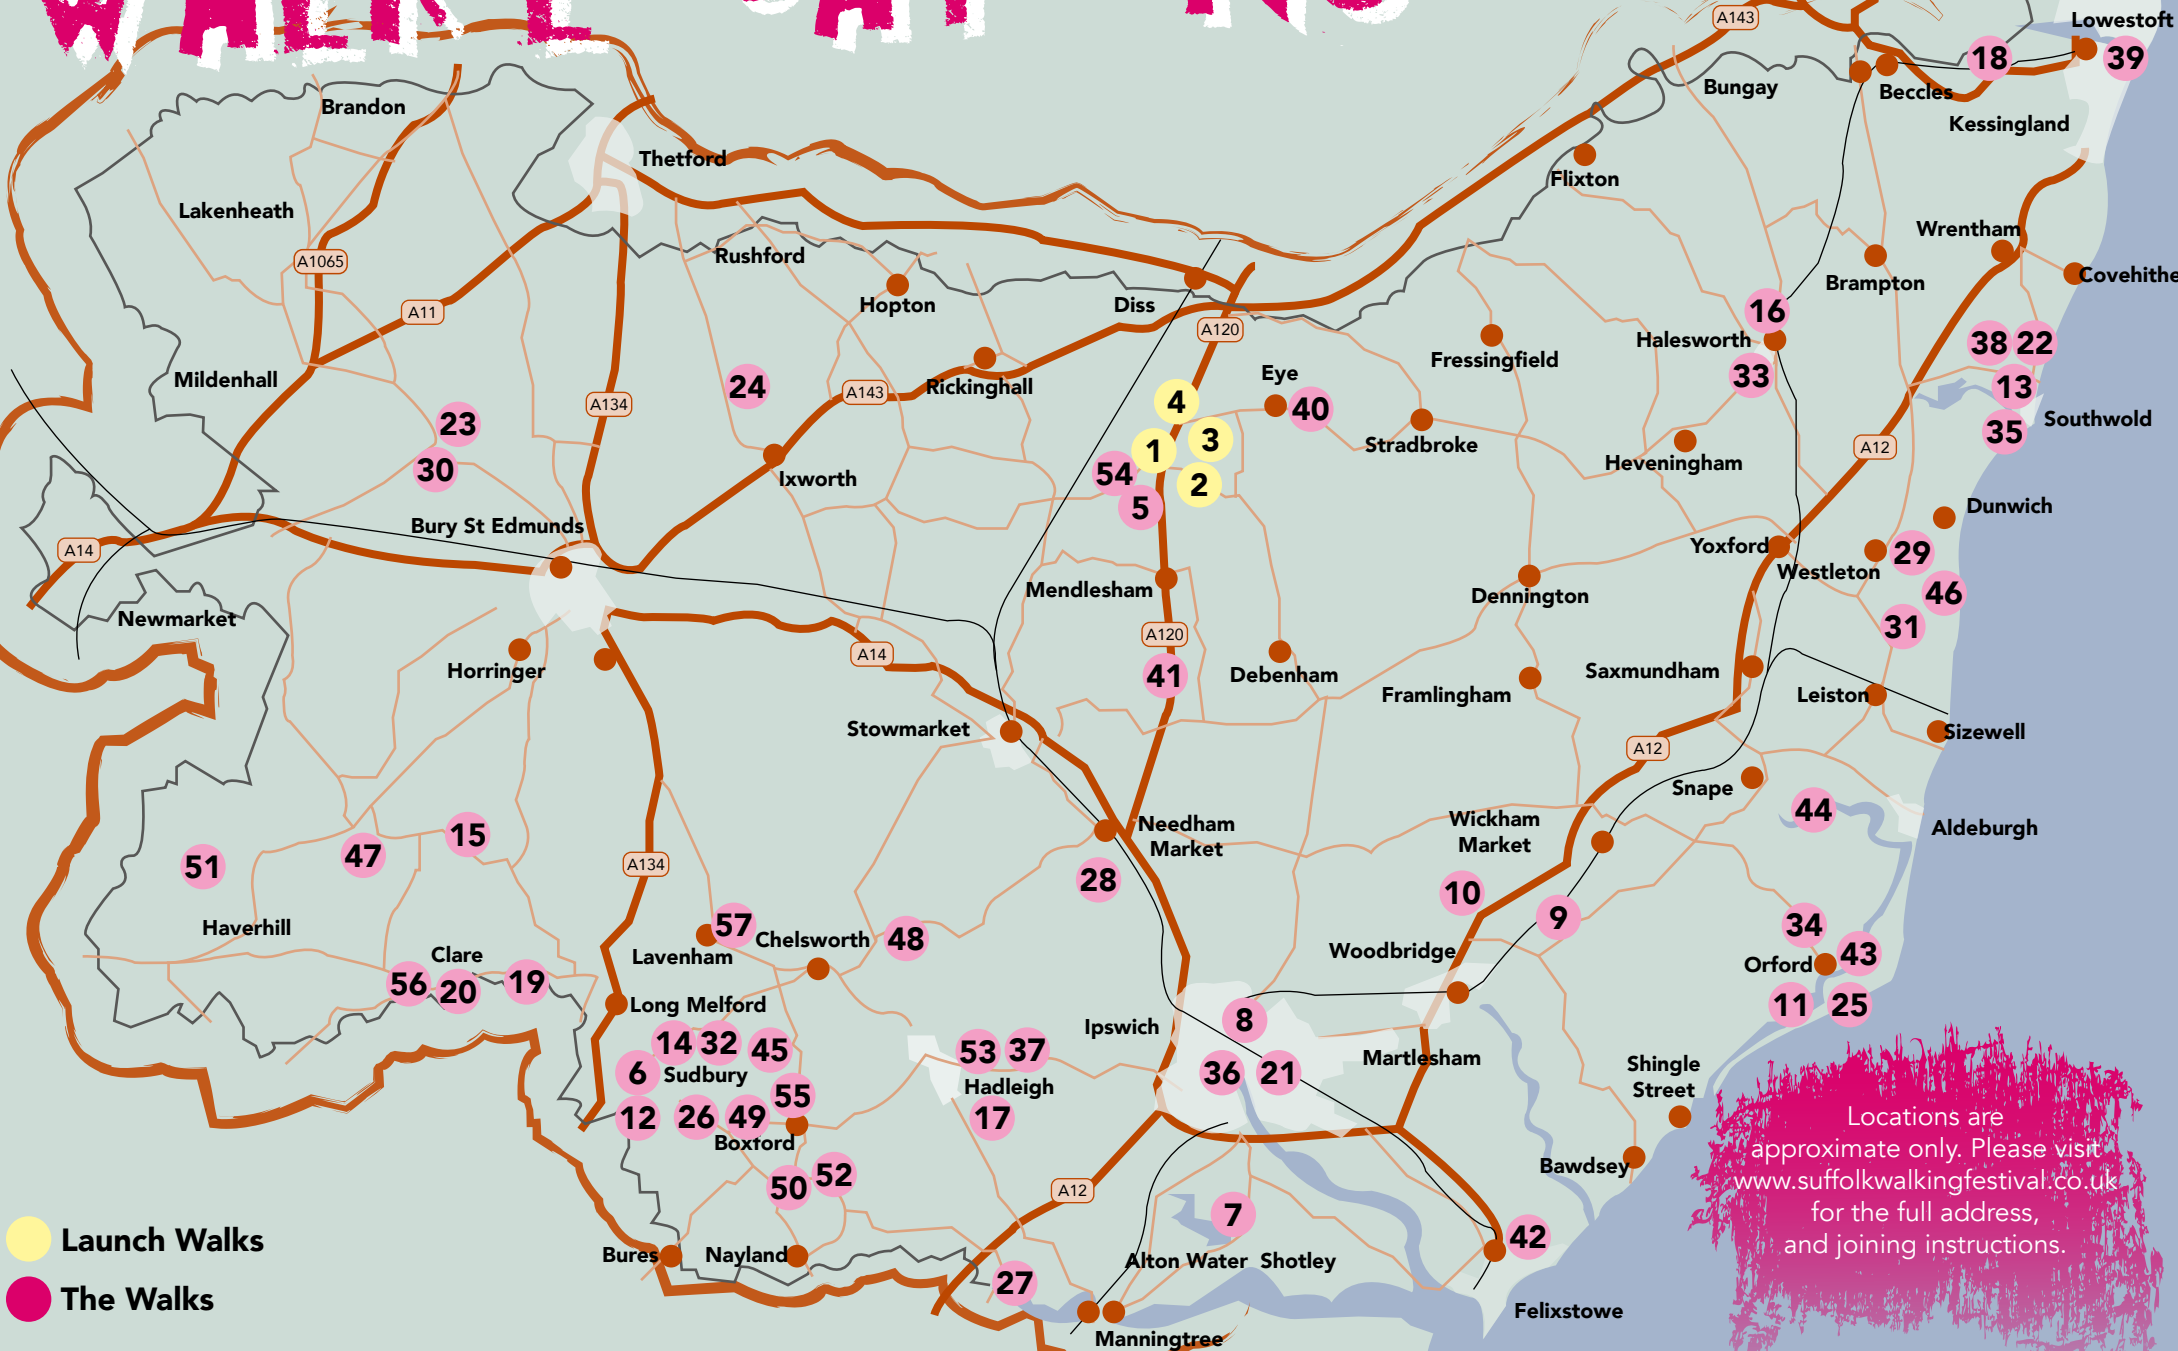

WALK LOCATIONS

- Launch Walks
- The Walks

Locations are approximate only. Please visit www.suffolkwalkingfestival.co.uk for the full address, and joining instructions.